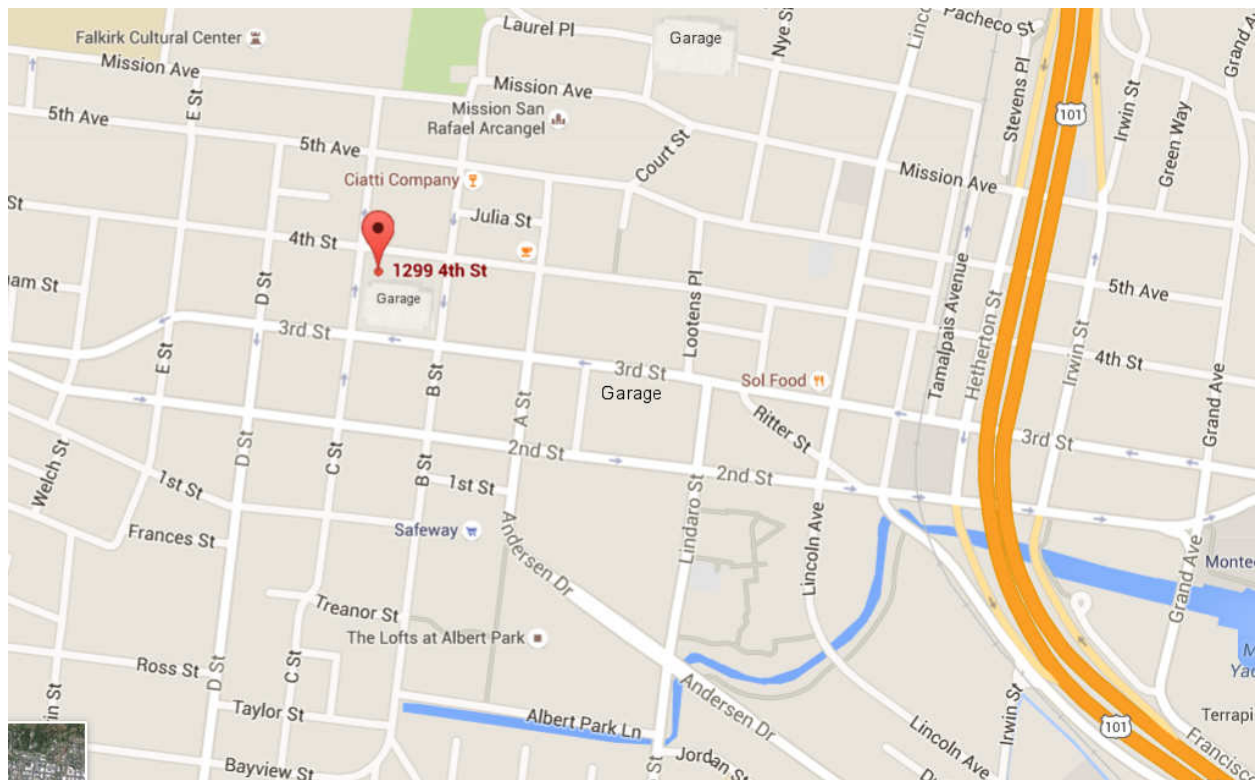

Directions to Weinstein Associates, via US-101

From south of San Rafael (San Francisco & East Bay):

1. From US-101 N, take Central San Rafael exit (exit 452).
2. Make the first left turn, onto 3rd Street.
3. Go .7 miles and make a right onto C Street, and turn into parking garage on your right.

From north of San Rafael (Sonoma):

1. From US-101 S, take Mission Ave. San Rafael exit (exit 452).
2. Continue straight. At the 4th traffic light, turn right onto 3rd Street (approximately .2 miles).
3. Go .7 miles and make a right onto C Street, and turn into parking garage on your right.